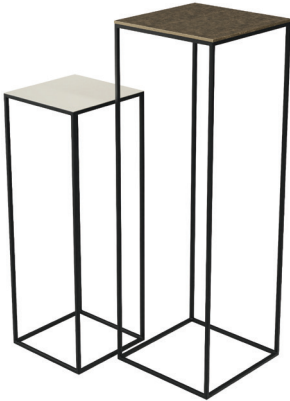

Crafted from square steel rods and finished in black, silver or brass, Fulham's frames are both sleek and striking in appearance.

The tops are uniquely sand-casted in aluminium and finished in an antique brass or nickel effect. Also available are sheet steel tops in either light blue or light green finishes. And to complete the selection there is a white Banswara marble variant.

The lower shelves as well as the small table tops are made from sheet steel and available in a pebble, a sky blue, a light grey or a sea green finish.

With the contrasting nature of the two finishes on each piece, the pieces of furniture are unique in both their visual appearance and appeal.

Console Table  
H75 x W110 x D25cm

FLH006

FLH007

Coffee Table  
H40 x W105 x D50cm

FLH001

FLH002

Pair of Pedestal Tables  
H90 x W30 x D30cm  
H70 x W25 x D25cm

FLH021

FLH022

Applies to all 3 products above

-  Black Frame
-  Light Blue Top
-  Light Grey Top

-  Black Frame
-  Antique Brass Top
-  Pebble Top

Nest of Square Tables  
H51 (for marble H52) x W41 x D41cm  
H48 x W48 x D36cm