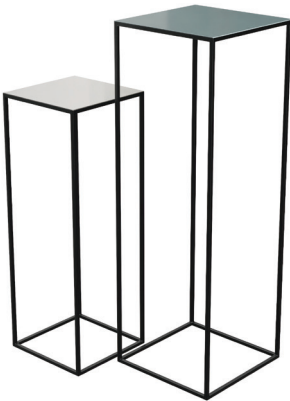

Crafted from square steel rods and finished in black, silver or brass, Fulham's frames are both sleek and striking in appearance.

The tops are uniquely sand-casted in aluminium and finished in an antique brass or nickel effect. Also available are sheet steel tops in either light blue or light green finishes. And to complete the selection there is a white Banswara marble variant.

The lower shelves as well as the small table tops are made from sheet steel and available in a pebble, a sky blue, a light grey or a sea green finish.

With the contrasting nature of the two finishes on each piece, the pieces of furniture are unique in both their visual appearance and appeal.

Console Table  
H75 x W110 x D25cm

FLH006

FLH007

Coffee Table  
H40 x W105 x D50cm

FLH001

FLH002

Pair of Pedestal Tables  
H90 x W30 x D30cm  
H70 x W25 x D25cm

FLH021

FLH022

Applies to all 3 products above

-  Black Frame
-  Light Blue Top
-  Light Grey Top

-  Black Frame
-  Antique Brass Top
-  Pebble Top

Nest of Square Tables  
H51 (for marble H52) x W41 x D41cm  
H48 x W48 x D36cm